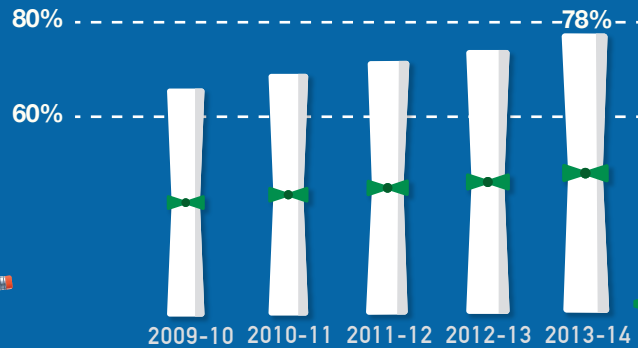

GRADUATION RATES CONTINUE TO CLIMB

And 67% Black Student Graduation Rate (Higher than state average!)