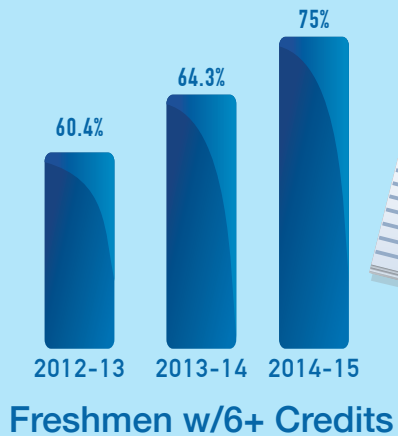

MORE FRESHMAN ON TRACK TO GRADUATE